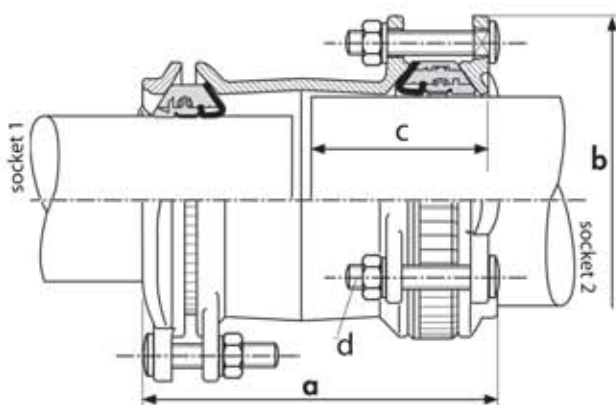

WAGA MULTI/JOINT® 3007 Plus Wide Range Coupling, restraint, Uni/Fiksers

- Suitable for all kinds of pipe material
- Suitable for water
- Ductile cast iron GGG45 body and clamping ring(s) in accordance with EN-GJS-450-10
- RESICOAT® epoxy powder coating, according to standards AS/NZ 4158
- EPDM gasket, EPDM in accordance with standard AS 681.1 (0°C up to +50°C)
- Angular deflection of max. $\pm 8^\circ$ per socket at installation (based on the middle of the range)
- 316 grade stainless steel Uni/Fiksers
- 316 grade stainless steel bolts, nuts and washers
- For restraint versions, on PE and PVC pipes, the use of an insert stiffener (see accessories) is mandatory, check our technical information
- Hygiene cap included

Note:

Information DN250 only for standardized pipe diameters

DEKS Product Code	DN [mm]	Pipe Range Socket1 [mm]	Pipe Range Socket2 [mm]	Weight [kg]	a [mm]	b [mm]	c [mm]	d [mm]	PN Water kPa
GF3007-050	50	46 - 71	46 - 71	4.800	209 - 233	164	95	3xM12	1600
GF3007-065	65	63 - 90	63 - 90	5.600	220 - 250	186	100	3xM12	1600
GF3007-080	80	84 - 105	84 - 105	7.200	234 - 262	204	115	3xM12	1600
GF3007-100	100	104 - 132	104 - 132	9.400	230 - 268	236	110	3xM16	1600
GF3007-125	125	132 - 155	132 - 155	12.000	246 - 282	264	120	4xM16	1600
GF3007-150	150	154 - 192	154 - 192	14.800	242 - 298	304	120	4xM16	1600
GF3007-200	200	192 - 232	192 - 232	28.600	297 - 351	354	140	6xM16	1600
GF3007-225	225	230 - 268	230 - 268	33.400	342 - 404	386	145	6xM20	1600
GF3007-250	250	267 - 310	267 - 310	40.000	354 - 424	432	170	6xM20	1600
GF3007-300	300	315 - 356	315 - 356	51.500	356 - 426	490	170	8xM20	1600
GF3007-350	350	352 - 393	352 - 393	61.200	504 - 588	534	245	8xM20	1000
GF3007-400	400	392 - 433	392 - 433	73.200	562 - 648	574	275	10xM20	1000